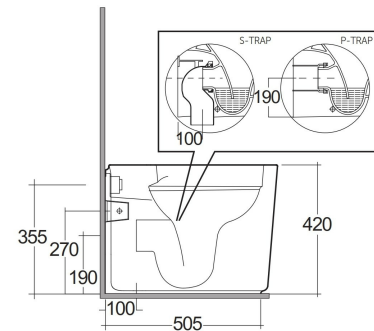

RAK-VALET - VALWC1347AWHA

Filo Muro | WC

RAK
CERAMICS

Scheda tecnica

Dimensioni:	560 x 363 mm
Peso:	31 Kg
Colore:	bianco alpino
Tipo di scarico:	A parete & A terra
Sifone:	Nascosto
Opzioni del sedile:	Urea
Forma:	Ovale Compatta
Chiusura rallentata:	sì
Flush Type:	Dual Flush
Collezione:	RAK-VALET

Codice	Nome
VALWC1347AWHA	RAK-VALET BACK TO WALL WC 56 CM - ALPINE WHITE
VALSC3901WH	RAK-VALET SEAT COVER

Dimensions: All dimensions in mm. Tolerance of vitreous china & fireclay items: $\pm 5\%$ for below 200mm and $\pm 3\%$ for above 200mm; for all other items tolerance $\pm 1\%$. Note: Due to a continuing development program to improve design and performance, the manufacturer reserves all rights to vary specifications without prior information. Please note accessories are for photographic use only.