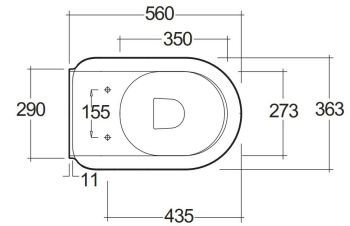

RAK-VALET - VALWC1347AWHA

Filo Muro | WC

RAK
CERAMICS

Scheda tecnica

Dimensioni:	560 x 363 mm
Peso:	31 Kg
Colore:	bianco alpino
Tipo di scarico:	A parete & A terra
Sifone:	Nascosto
Opzioni del sedile:	Urea
Forma:	Ovale Compatta
Chiusura rallentata:	sì
Flush Type:	Dual Flush
Collezione:	RAK-VALET

Codice	Nome
VALWC1347AWHA	RAK-VALET BACK TO WALL WC 56 CM - ALPINE WHITE
VALSC3901WH	RAK-VALET SEAT COVER

Dimensions: All dimensions in mm. Tolerance of vitreous china & fireclay items: $\pm 5\%$ for below 200mm and $\pm 3\%$ for above 200mm; for all other items tolerance $\pm 1\%$. Note: Due to a continuing development program to improve design and performance, the manufacturer reserves all rights to vary specifications without prior information. Please note accessories are for photographic use only.