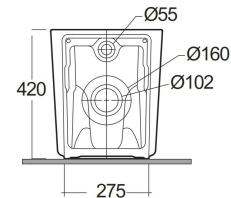

RAK-VALET - VALWC1347AWHA

Filo Muro | WC

RAK
CERAMICS

Scheda tecnica

Dimensioni:	560 x 363 mm
Peso:	31 Kg
Colore:	bianco alpino
Tipo di scarico:	A parete & A terra
Sifone:	Nascosto
Opzioni del sedile:	Urea
Forma:	Ovale Compatta
Chiusura rallentata:	sì
Flush Type:	Dual Flush
Collezione:	RAK-VALET

Codice	Nome
VALWC1347AWHA	RAK-VALET BACK TO WALL WC 56 CM - ALPINE WHITE
VALSC3901WH	RAK-VALET SEAT COVER

Dimensions: All dimensions in mm. Tolerance of vitreous china & fireclay items: $\pm 5\%$ for below 200mm and $\pm 3\%$ for above 200mm; for all other items tolerance $\pm 1\%$. Note: Due to a continuing development program to improve design and performance, the manufacturer reserves all rights to vary specifications without prior information. Please note accessories are for photographic use only.