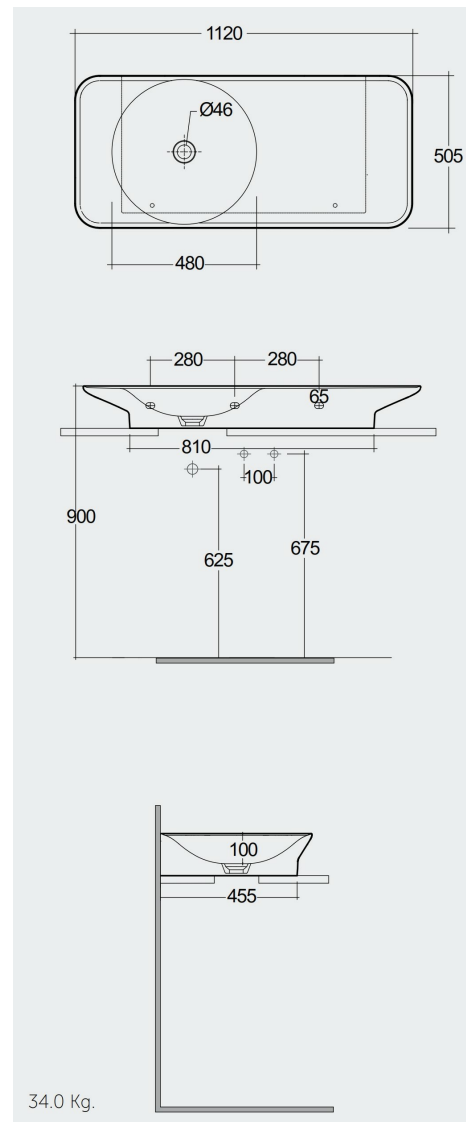

RAK-VALET - VALWB11200AWHA

Lavabo | Sospeso

RAK
CERAMICS

Scheda tecnica

Dimensioni: 1120 x 505 mm

Peso: 34 Kg

Colore: bianco alpino

Forma: Ovale Compatta

Collezione: [RAK-VALET](#)

Codice	Nome
DUO002AWHA	RAK-DUO
DUO000AWHA	RAK-DUO
VALWB11200AWHA	RAK-VALET COUNTERTOP / WALL HUNG WASHBASIN 112 CM RIGHT LEDGE W/O TAP HOLE - ALPINE WHITE

Dimensions: All dimensions in mm. Tolerance of vitreous china & fireclay items: $\pm 5\%$ for below 200mm and $\pm 3\%$ for above 200mm; for all other items tolerance $\pm 1\%$. Note: Due to a continuing development program to improve design and performance, the manufacturer reserves all rights to vary specifications without prior information. Please note accessories are for photographic use only.