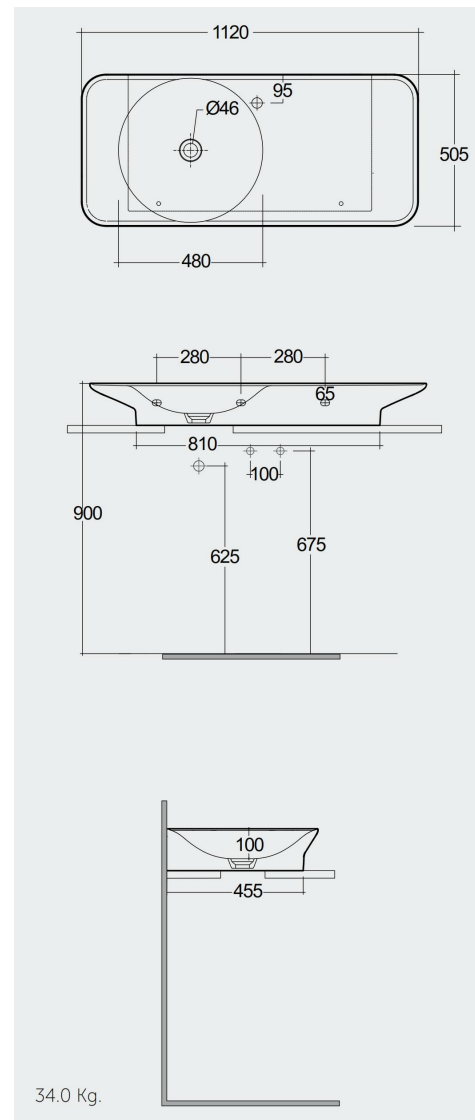

## Scheda tecnica

Dimensioni:	1120 x 505 mm
Peso:	34 Kg
Colore:	bianco alpino
Forma:	Ovale Compatta
Collezione:	<a href="#">RAK-VALET</a>

Codice	Nome
DUO002AWHA	RAK-DUO
DUO000AWHA	RAK-DUO
VALWB11201AWHA	RAK-VALET COUNTERTOP / WALL HUNG WASHBASIN 112 CM RIGHT LEDGE - ALPINE WHITE

Dimensions: All dimensions in mm. Tolerance of vitreous china & fireclay items:  $\pm 5\%$  for below 200mm and  $\pm 3\%$  for above 200mm; for all other items tolerance  $\pm 1\%$ . Note: Due to a continuing development program to improve design and performance, the manufacturer reserves all rights to vary specifications without prior information. Please note accessories are for photographic use only.