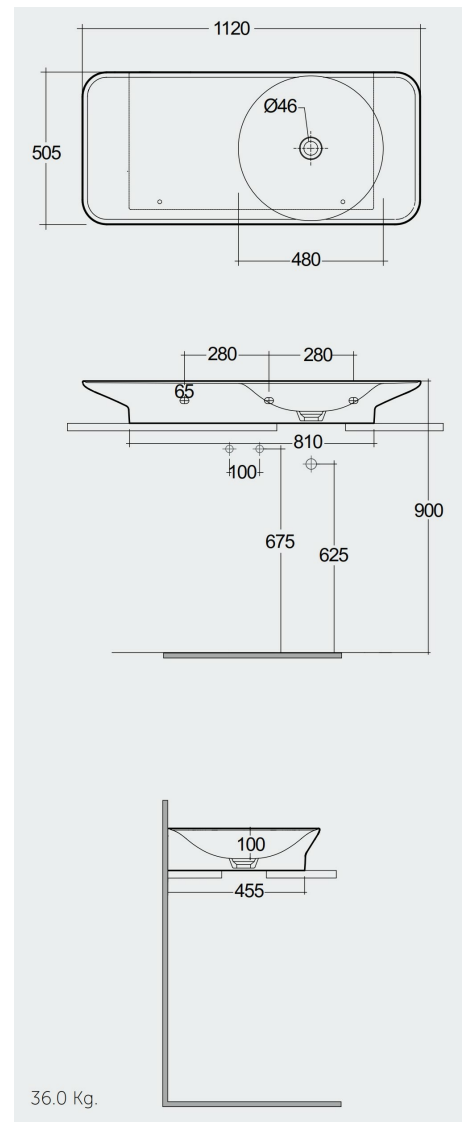

RAK-VALET - VALWB11300AWHA

Lavabo | Sospeso

RAK
CERAMICS

Scheda tecnica

| | |
|-------------|---------------------------|
| Dimensioni: | 1120 x 505 mm |
| Peso: | 34 Kg |
| Colore: | bianco alpino |
| Forma: | Ovale Compatta |
| Collezione: | RAK-VALET |

| Codice | Nome |
|----------------|--|
| DUO002AWHA | RAK-DUO |
| DUO000AWHA | RAK-DUO |
| VALWB11300AWHA | RAK-VALET COUNTERTOP / WALL HUNG WASHBASIN 112 CM LEFT LEDGE W/O TAP HOLE - ALPINE WHITE |

Dimensions: All dimensions in mm. Tolerance of vitreous china & fireclay items: $\pm 5\%$ for below 200mm and $\pm 3\%$ for above 200mm; for all other items tolerance $\pm 1\%$. Note: Due to a continuing development program to improve design and performance, the manufacturer reserves all rights to vary specifications without prior information. Please note accessories are for photographic use only.