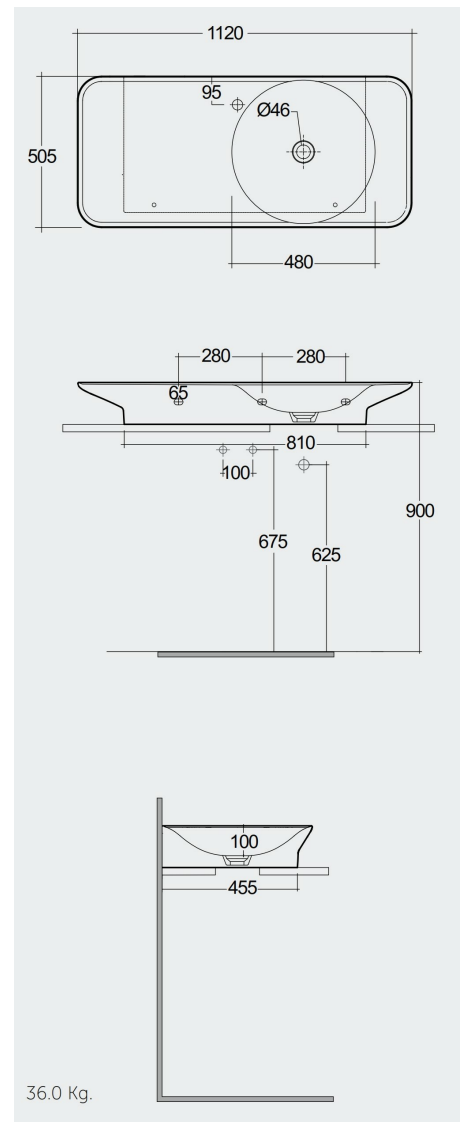

RAK-VALET - VALWB11301AWHA

Lavabo | Sospeso

RAK
CERAMICS

Scheda tecnica

Dimensioni:	1120 x 505 mm
Peso:	34 Kg
Colore:	bianco alpino
Forma:	Ovale Compatta
Collezione:	RAK-VALET

Codice	Nome
DUO002AWHA	RAK-DUO
DUO000AWHA	RAK-DUO
VALWB11301AWHA	RAK-VALET COUNTERTOP / WALL HUNG WASHBASIN 112 CM LEFT LEDGE - ALPINE WHITE

Dimensions: All dimensions in mm. Tolerance of vitreous china & fireclay items: $\pm 5\%$ for below 200mm and $\pm 3\%$ for above 200mm; for all other items tolerance $\pm 1\%$. Note: Due to a continuing development program to improve design and performance, the manufacturer reserves all rights to vary specifications without prior information. Please note accessories are for photographic use only.