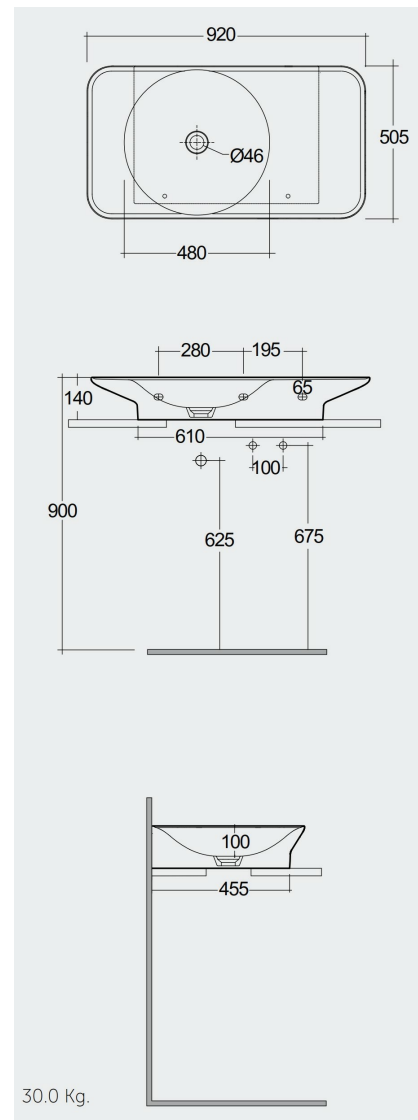

RAK-VALET - VALWB09200AWHA

Lavabo | Sospeso

RAK
CERAMICS

Scheda tecnica

Dimensioni:	920 x 505 mm
Peso:	30 Kg
Colore:	bianco alpino
Forma:	Ovale Compatta
Collezione:	RAK-VALET

Codice	Nome
DUO002AWHA	RAK-DUO
DUO000AWHA	RAK-DUO
VALWB09200AWHA	RAK-VALET COUNTERTOP / WALL HUNG WASHBASIN 92 CM RIGHT LEDGE W/O TAP HOLE - ALPINE WHITE

Dimensions: All dimensions in mm. Tolerance of vitreous china & fireclay items: $\pm 5\%$ for below 200mm and $\pm 3\%$ for above 200mm; for all other items tolerance $\pm 1\%$. Note: Due to a continuing development program to improve design and performance, the manufacturer reserves all rights to vary specifications without prior information. Please note accessories are for photographic use only.