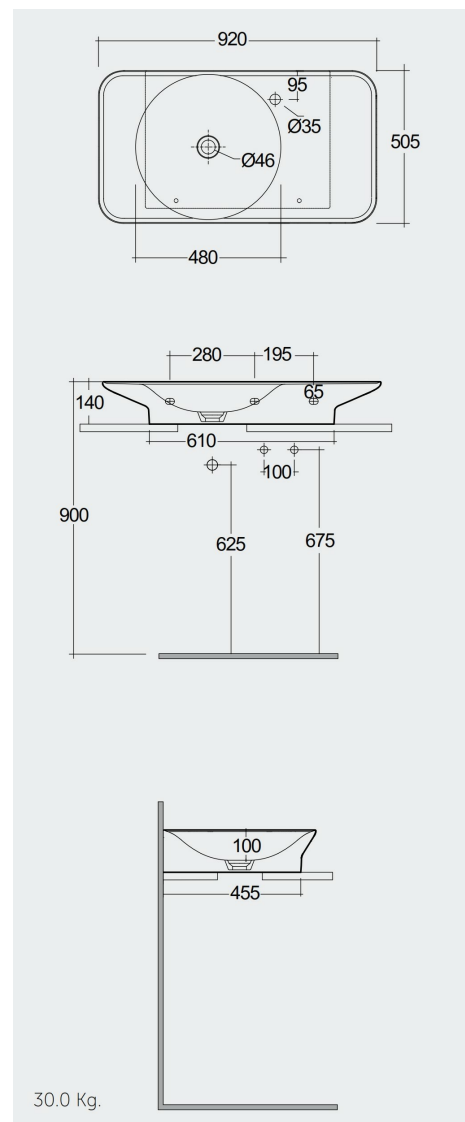

RAK-VALET - VALWB09201AWHA

Lavabo | Sospeso

RAK
CERAMICS

Scheda tecnica

Dimensioni: 920 x 505 mm

Peso: 30 Kg

Colore: bianco alpino

Forma: Ovale Compatta

Collezione: [RAK-VALET](#)

Codice	Nome
DUO002AWHA	RAK-DUO
DUO000AWHA	RAK-DUO
VALWB09201AWHA	RAK-VALET COUNTERTOP / WALL HUNG WASHBASIN 92 CM RIGHT LEDGE - ALPINE WHITE

Dimensions: All dimensions in mm. Tolerance of vitreous china & fireclay items: $\pm 5\%$ for below 200mm and $\pm 3\%$ for above 200mm; for all other items tolerance $\pm 1\%$. Note: Due to a continuing development program to improve design and performance, the manufacturer reserves all rights to vary specifications without prior information. Please note accessories are for photographic use only.