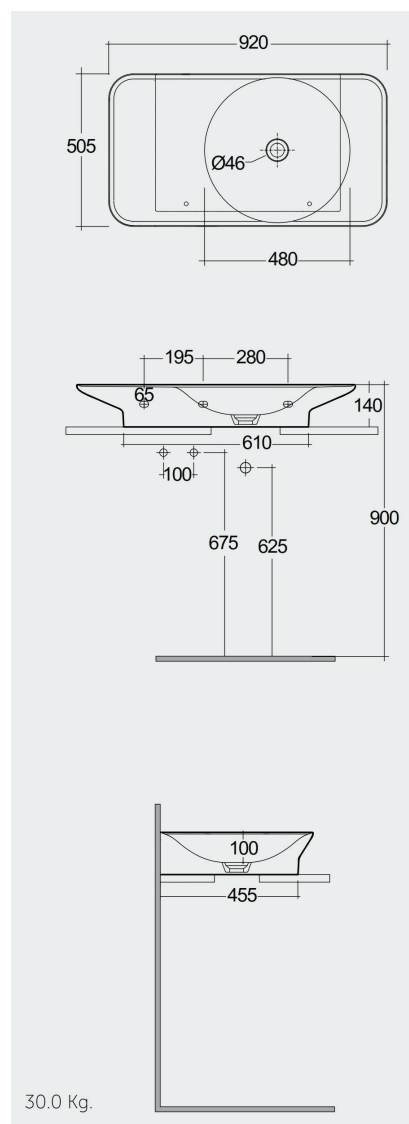

RAK-VALET - VALWB09300AWHA

Lavabo | Sospeso

RAK
CERAMICS

Scheda tecnica

Dimensioni: 920 x 505 mm

Peso: 30 Kg

Colore: bianco alpino

Forma: Ovale Compatta

Collezione: [RAK-VALET](#)

Codice	Nome
DUO002AWHA	RAK-DUO
DUO000AWHA	RAK-DUO
VALWB09300AWHA	RAK-VALET COUNTERTOP / WALL HUNG WASHBASIN 92 CM LEFT LEDGE W/O TAP HOLE - ALPINE WHITE

Dimensions: All dimensions in mm. Tolerance of vitreous china & fireclay items: $\pm 5\%$ for below 200mm and $\pm 3\%$ for above 200mm; for all other items tolerance $\pm 1\%$. Note: Due to a continuing development program to improve design and performance, the manufacturer reserves all rights to vary specifications without prior information. Please note accessories are for photographic use only.