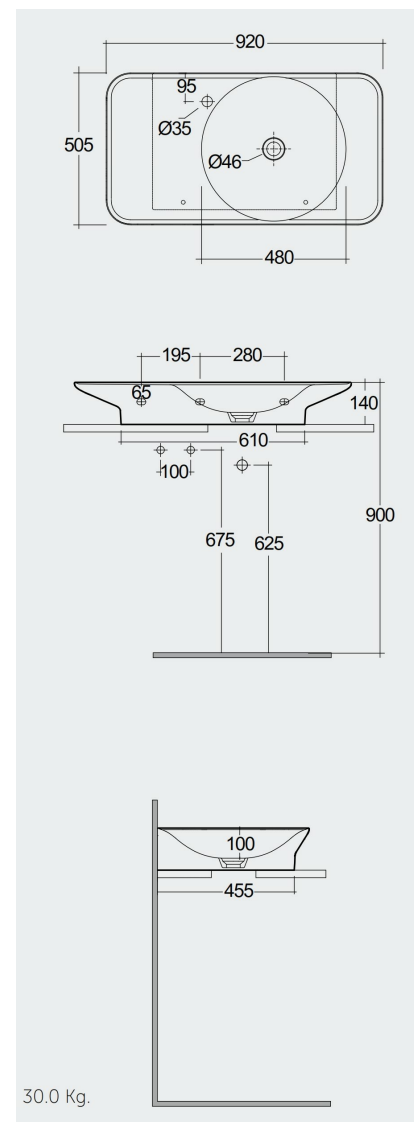

RAK-VALET - VALWB09301AWHA

Lavabo | Sospeso

RAK
CERAMICS

Scheda tecnica

Dimensioni:	920 x 505 mm
Peso:	30 Kg
Colore:	bianco alpino
Forma:	Ovale Compatta
Collezione:	RAK-VALET

Codice	Nome
DUO002AWHA	RAK-DUO
DUO000AWHA	RAK-DUO
VALWB09301AWHA	RAK-VALET COUNTERTOP / WALL HUNG WASHBASIN 92 CM LEFT LEDGE - ALPINE WHITE

Dimensions: All dimensions in mm. Tolerance of vitreous china & fireclay items: $\pm 5\%$ for below 200mm and $\pm 3\%$ for above 200mm; for all other items tolerance $\pm 1\%$. Note: Due to a continuing development program to improve design and performance, the manufacturer reserves all rights to vary specifications without prior information. Please note accessories are for photographic use only.